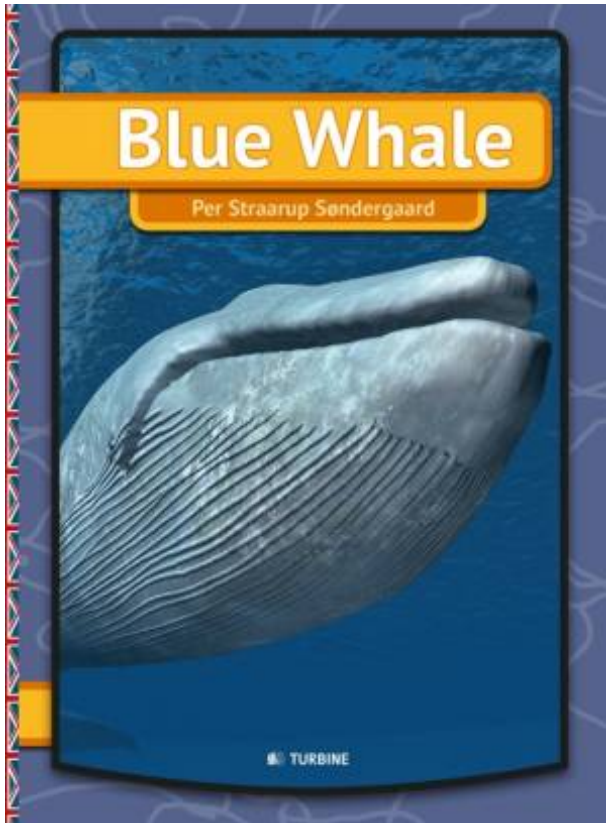

Blue Whale

Forlag:	Turbine
Udgivet:	16. september 2015
Sprog:	Engelsk
Forfatter:	Per Straarup Søndergaard
Kategori:	Studie
ISBN:	9788740604818

[Blue Whale.pdf](#)

[Blue Whale.epub](#)

The blue whale is the biggest animal in the world. Its tongue is as big as an elephant. And its heart weighs the same as a car. Read the book and learn more about the blue whale. My first book: Easy reading - Just for you! 'My First Book' is a series of books written for children who are just beginning to learn English. These simple books are filled with fun facts based on topics that appeal to most young readers. Der findes gloselister på turbineforlaget.dk